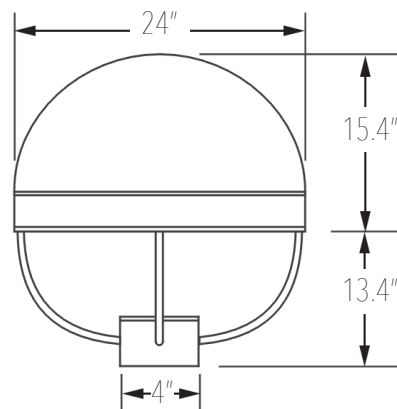

OPTIONAL UPGRADES

- **HV1** - 480V up to 150W
- **HV2** - 480V greater than 150W

OPTIONAL BEAM SPREAD AND TYPE DISTRIBUTION

- **80D** - Optional 80° Beam Spread
- **T1** - Optional Type 1 Distribution* For HEX-042, HEX-084¹, HEX-126¹
- **T2** - Optional Type 2 Distribution* For HEX-042, HEX-084¹, HEX-126¹
- **T3** - Optional Type 3 Distribution* For HEX-042, HEX-084¹, HEX-126¹
- **T4** - Optional Type 4 Distribution*
For HEX-042, HEX-084, HEX-063, HEX-105, HEX-126, LIN-140, HEX-168, HEX-210, HEX-252
- **TRS or TLS** - Optional Right or Left Slanted Distribution*
For HEX-021¹, HEX-042¹, HEX-063¹, HEX-084¹, HEX-105¹, HEX-126¹, HEX-168¹, HEX-210¹, HEX-252¹

* Applicable for listed light engine retrofits only

¹ Applies to rectangular light engine retrofit geometries only

DIMENSIONS

WIDTH: 24"
HEIGHT: 15.4"

MOUNT HEIGHT: 13.4"
MOUNT WIDTH: 4"

LIGHT ENGINE RETROFITS