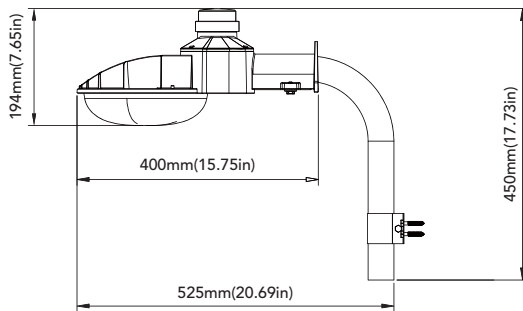

Energy Saving Replacement

MESTER MODEL	Replacing
ST45W27VXXKAYY	100W MH
ST70W27VXXKAYY	175W MH

Dimension

unit: mm/inch

Photometrics

ST45W27V40KAY

Luminous Intensity Distribution Curve

Illuminance at a Distance