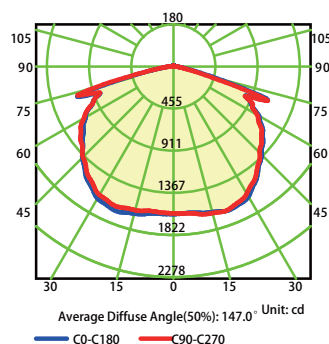

Energy Saving Replacement

MESTER MODEL	Replacing
ST45W27VXXKAYY	100W MH
ST70W27VXXKAYY	175W MH

Dimension

unit: mm/inch

Photometrics

ST45W27V40KAY

Luminous Intensity Distribution Curve

Illuminance at a Distance

ST70W27V40KAY

Luminous Intensity Distribution Curve

Illuminance at a Distance