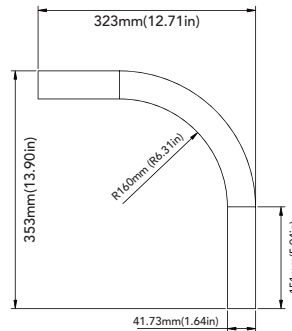

Energy Saving Replacement

MESTER MODEL	Replacing
ST45W27VXXKAYY	100W MH
ST70W27VXXKAYY	175W MH

Dimension

unit: mm/inch

Photometrics

ST45W27V40KAY

Luminous Intensity Distribution Curve

Illuminance at a Distance