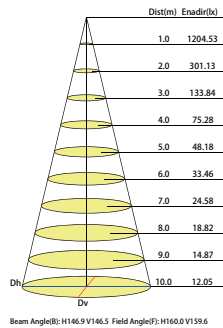

Energy Saving Replacement

MESTER MODEL	Replacing
ST45W27VXXKAYY	100W MH
ST70W27VXXKAYY	175W MH

Dimension

unit: mm/inch

Photometrics

ST45W27V40KAY

Luminous Intensity Distribution Curve

Illuminance at a Distance

ST70W27V40KAY

Luminous Intensity Distribution Curve

Illuminance at a Distance