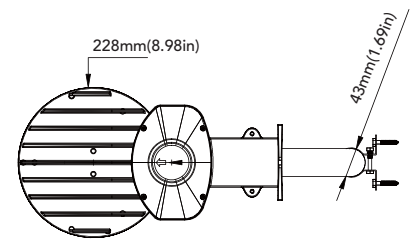

Energy Saving Replacement

MESTER MODEL	Replacing
ST45W27VXXKAYY	100W MH
ST70W27VXXKAYY	175W MH

Dimension

unit: mm/inch

Photometrics

ST45W27V40KAY

Luminous Intensity Distribution Curve

Illuminance at a Distance