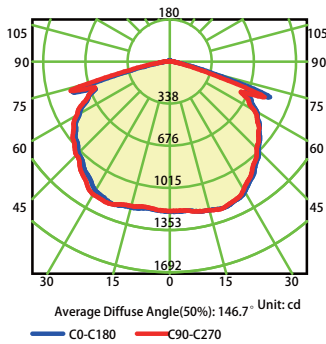

Energy Saving Replacement

MESTER MODEL	Replacing
ST45W27VXXKAYY	100W MH
ST70W27VXXKAYY	175W MH

Dimension

unit: mm/inch

Photometrics

ST45W27V40KAY

Luminous Intensity Distribution Curve

Illuminance at a Distance

ST70W27V40KAY

Luminous Intensity Distribution Curve

Illuminance at a Distance