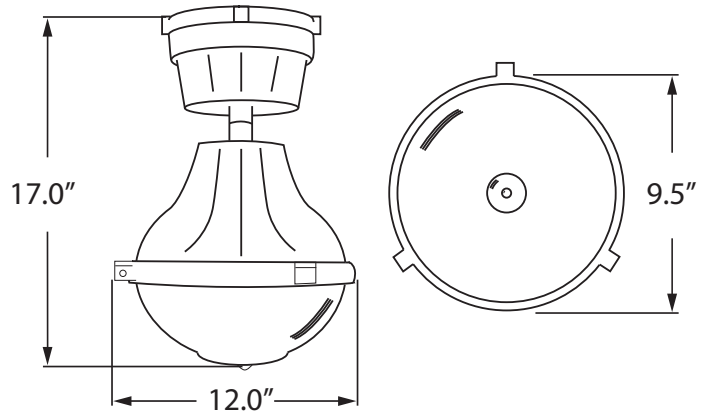

# INDUCTION - Hazardous Location Fixtures - 102 Series

100,000 Hrs Life

The Next Generation of Lighting

Ceiling Mount

Circular Induction Lamp  
Inside

## Product Information

Item No.	Description	Watts	Initial Lumens	Line Voltage Supply	Line Current	Total Harmonic Distortion (THD)	Power Factor	Packaging Dimensions		
								Width	Length	Height
102040	Hazardous Location Fixtures	40	3,200	120-277 VAC	0.34-0.15 Amp	<10%	0.98	12 in. 308 mm	12 in. 308 mm	20 in. 508 mm
102080	Hazardous Location Fixtures	80	6,400	120-277 VAC	0.69-0.30 Amp	<10%	0.98	12 in. 308 mm	12 in. 308 mm	20 in. 508 mm
102100	Hazardous Location Fixtures	100	8,000	120-277 VAC	0.75-0.35 Amp	<10%	0.98	12 in. 308 mm	12 in. 308 mm	20 in. 508 mm